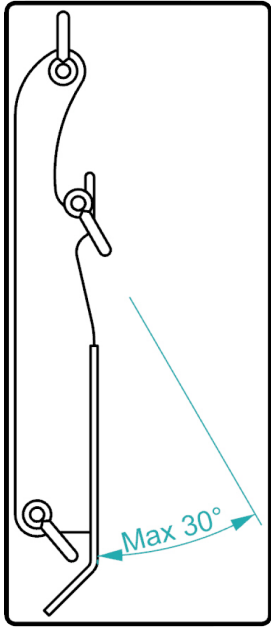

aluxLifter

Max Load: 1 ton
Material: Steel
Net Weight: 12 kg
Finish: Painted RAL 5012